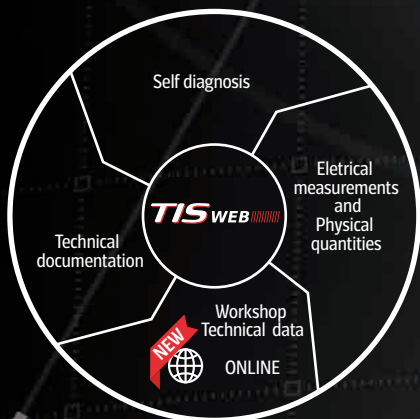

### Advanced Graphic User Interface

- Clear and quick access to information
- ECUs multitasking
- Management of different work tasks

Everything is designed to save time and quickly access the information