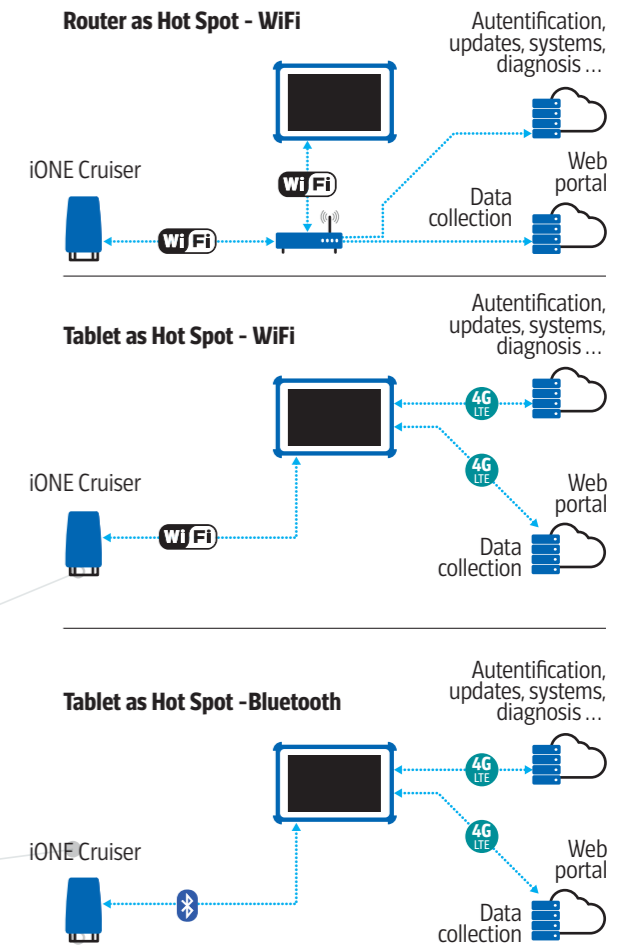

CONNECTIVITY

TABLET*

SO
Android 7.0

Connectivity
4G, NFC and GPS

Case
rugged, IP65

Dimensions
10.1" LCD-TFT

Resolution
1280 x 800

Screen protection
Gorilla Glass

*optional